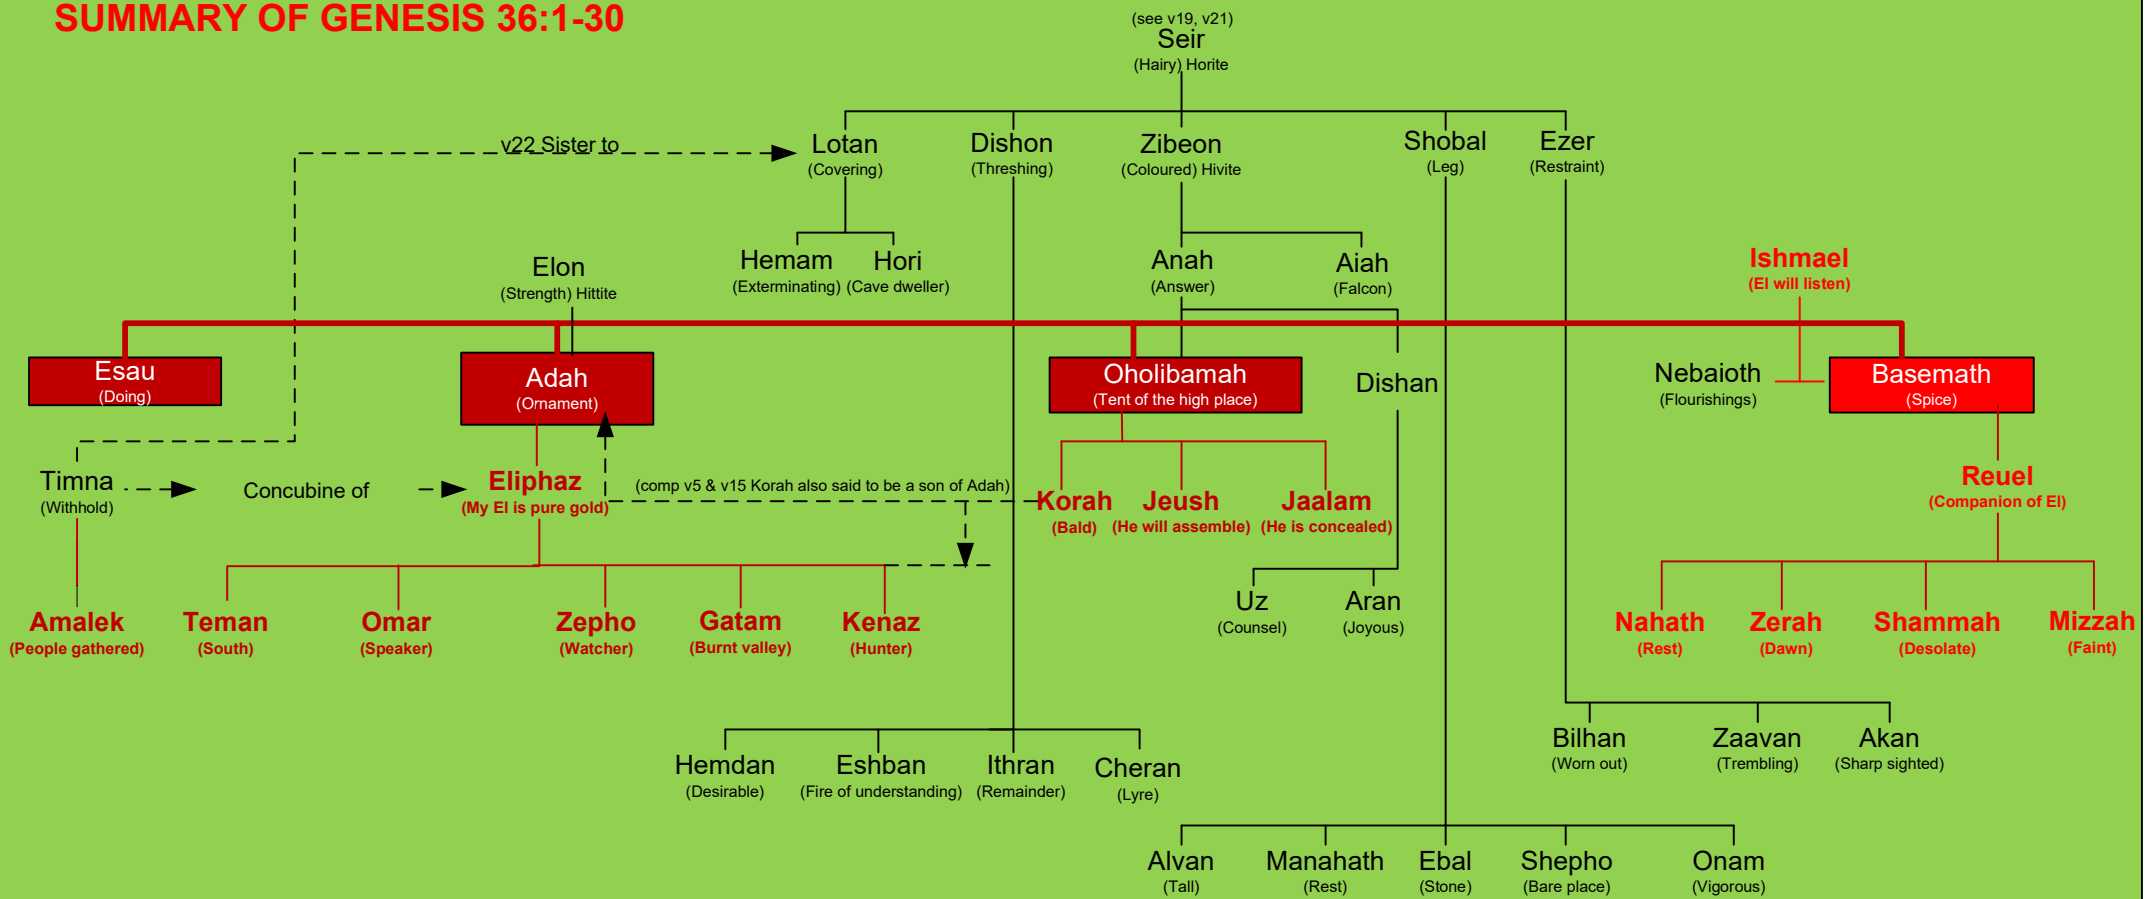

SUMMARY OF GENESIS 36:1-30

The Kings of Edom (Gen 36:31-39)

Chiefs of Esau (Gen 36:40-43)

- Timna (Withhold)
- Alvah (Wicked)
- Jetheth (Nail)
- Oholibamah (Tent of the high place)
- Elah (Oak)
- Pinon (Darkness)
- Kenaz (Hunter)
- Teman (South)
- Mibzar (Fortress)
- Magdiel (Prince of El)
- Iram (Their city)
- Edom (Red)