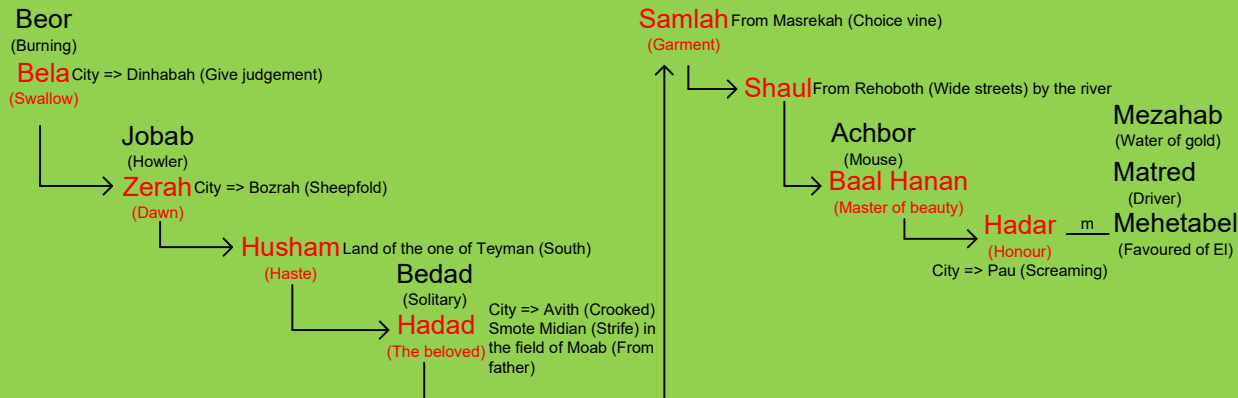

SUMMARY OF GENESIS 36:1-30

The Kings of Edom (Gen 36:31-39)

Chiefs of Esau (Gen 36:40-43)

- Timna (Withhold)
- Alvah (Wicked)
- Jetheth (Nail)
- Oholibamah (Tent of the high place)
- Elah (Oak)
- Pinon (Darkness)
- Kenaz (Hunter)
- Teman (South)
- Mibzar (Fortress)
- Magdiel (Prince of El)
- Iram (Their city)
- Edom (Red)